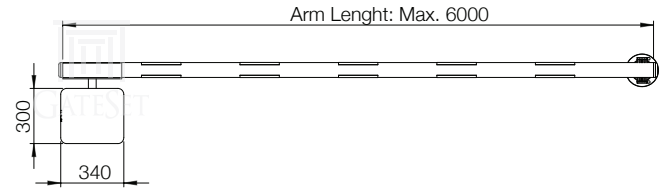

Barrier Top View

*Subject to change depending on design or project needs without prior notice

REVISION Technical Drawings v.2.0

ACCESS CONTROL SOLUTIONS
TURNSTILES ■ BARRIERS ■ ID SYSTEMS

P 00902122278020
Kozyatağı Mah. Bayar Cad. No:72/7
Kadıköy 34742 İstanbul/TURKIYE
www.gateset.com.tr