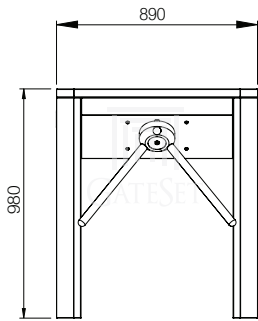

GT-3600 Series Trio Turnstiles*

GT-3600

Side View