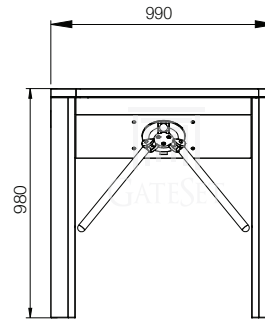

GT-3604

Side View