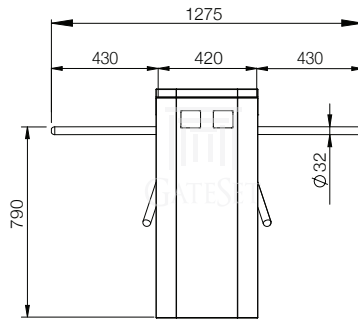

GT-3600 Series Trio Turnstiles*

Front View

* Subject to change depending on design or project needs without prior notice

REVISION Technical Drawings v.2.0

ACCESS CONTROL SOLUTIONS
TURNSTILES ■ BARRIERS ■ ID SYSTEMS

P 00902122278020
Kozyatağı Mah. Bayar Cad. No:72/7
Kadıköy 34742 İstanbul/TURKIYE
www.gateset.com.tr