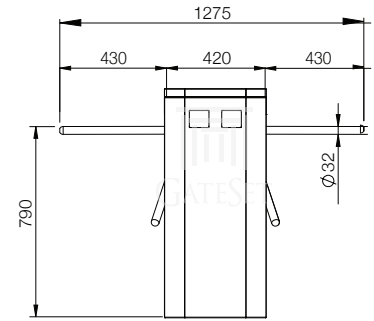

Front View

* Subject to change depending on design or project needs without prior notice

REVISION Technical Drawings v.2.0

ACCESS CONTROL SOLUTIONS
TURNSTILES ■ BARRIERS ■ ID SYSTEMS

P 00902122278020
Kozyatağı Mah. Bayar Cad. No:72/7
Kadıköy 34742 İstanbul/TURKIYE
www.gateset.com.tr