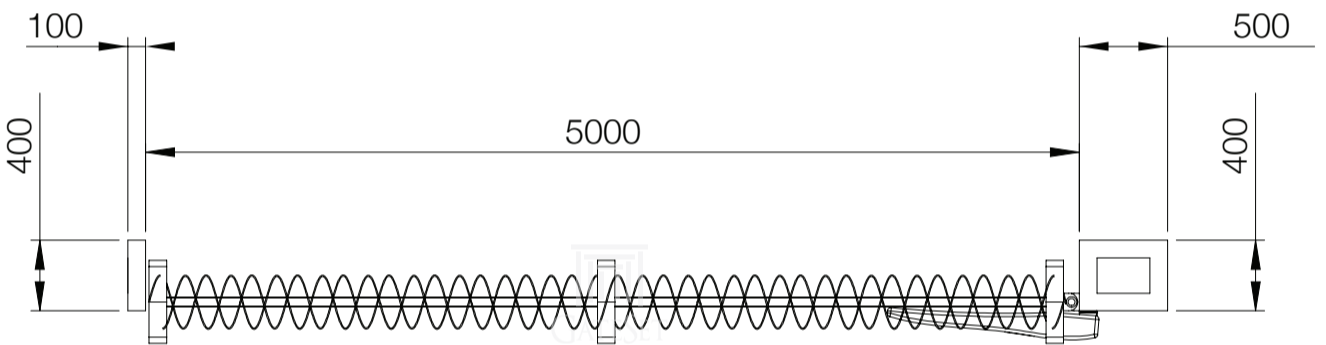

## GSG-L Series Vehicle Gate Barriers\*

Front View

Top View

Nice Toona 7024 Operator Details

\* Remarks:

Intermediate Dimensions Available as:

- a: From 2000 to 5000  
(10,000 max with Double Wing)
- b: From 1000 to 3000