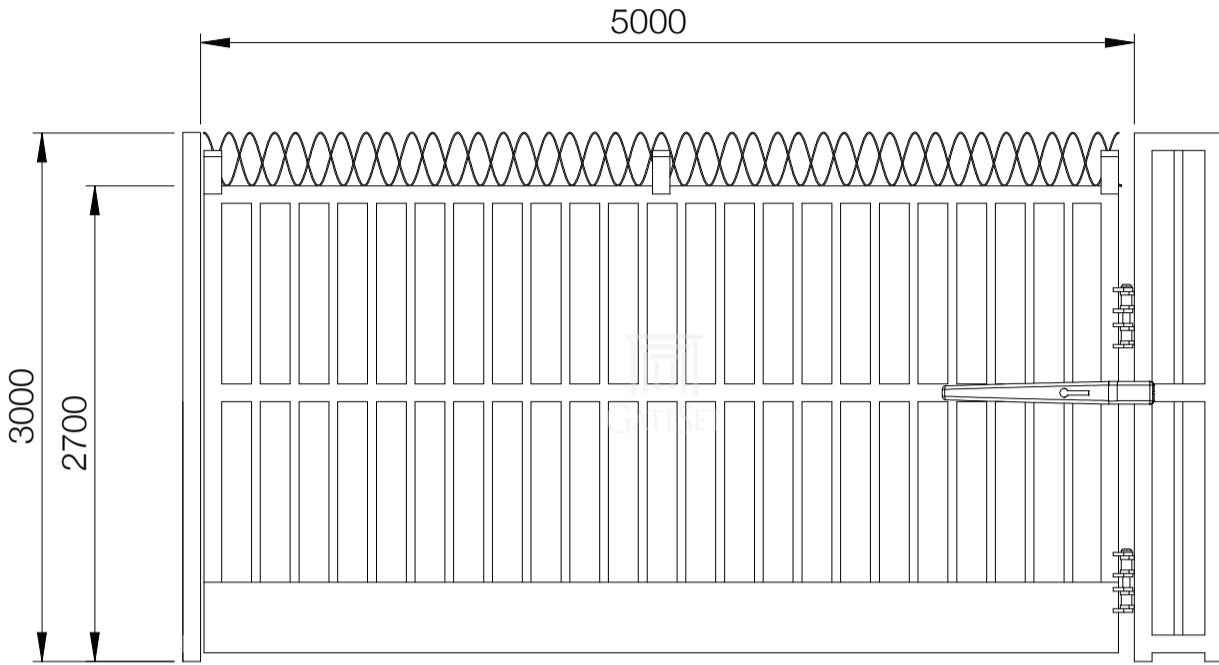

## GSG-L Series Vehicle Gate Barriers\*

Front View

Top View

Nice Toona 7024 Operator Details

\* Remarks:

Intermediate Dimensions Available as:

- a: From 2000 to 5000  
(10,000 max with Double Wing)
- b: From 1000 to 3000