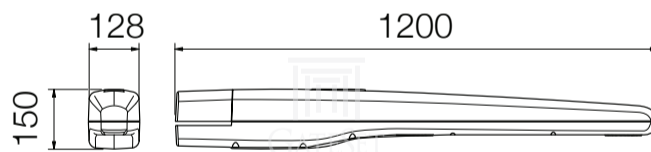

## GSG-L Series Vehicle Gate Barriers\*

Front View

Top View

Nice Toona 7024 Operator Details

\* Remarks:

Intermediate Dimensions Available as:

- a: From 2000 to 5000  
(10,000 max with Double Wing)
- b: From 1000 to 3000