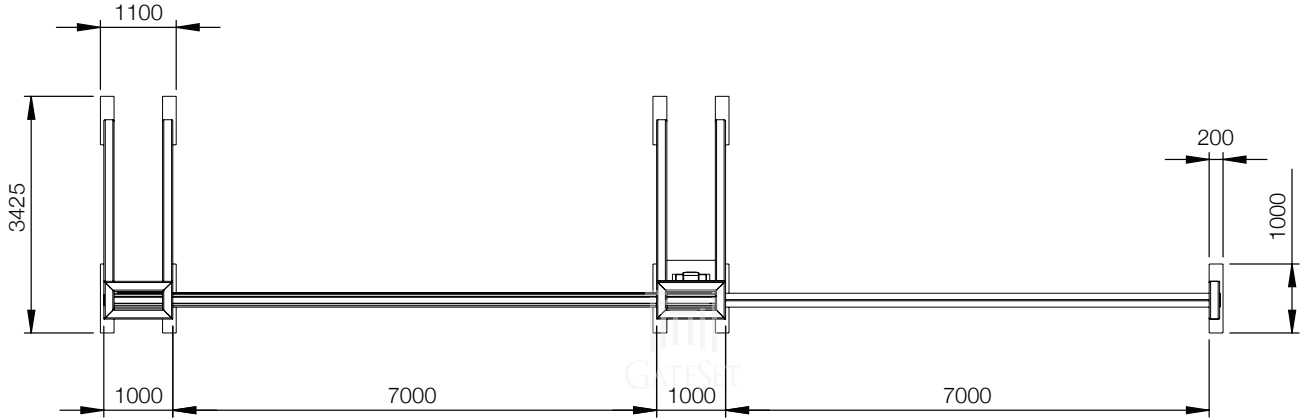

Top View

*Subject to change depending on design or project needs without prior notice

REVISION Technical Drawings v.2.0

ACCESS CONTROL SOLUTIONS
TURNSTILES ■ BARRIERS ■ ID SYSTEMS

P 00902122278020
Kozyatağı Mah. Bayar Cad. No:72/7
Kadıköy 34742 İstanbul/TURKIYE
www.gateset.com.tr