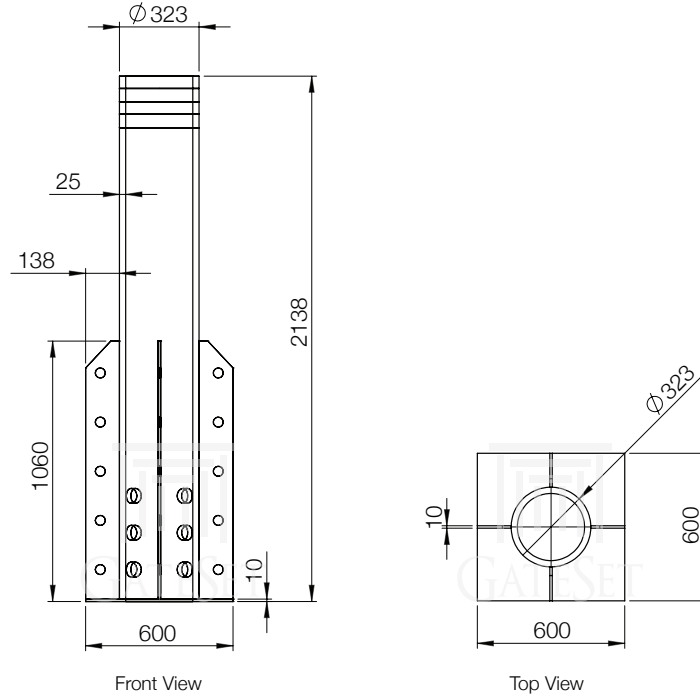

GFB9100 Series Fixed Bollard Barriers*

*Subject to change depending on design or project needs without prior notice

REVISION Technical Drawings v.2.0

ACCESS CONTROL SOLUTIONS
TURNSTILES ■ BARRIERS ■ ID SYSTEMS

P 00902122278020
Kozyatağı Mah. Bayar Cad. No:72/7
Kadıköy 34742 İstanbul/TURKIYE
www.gateset.com.fr