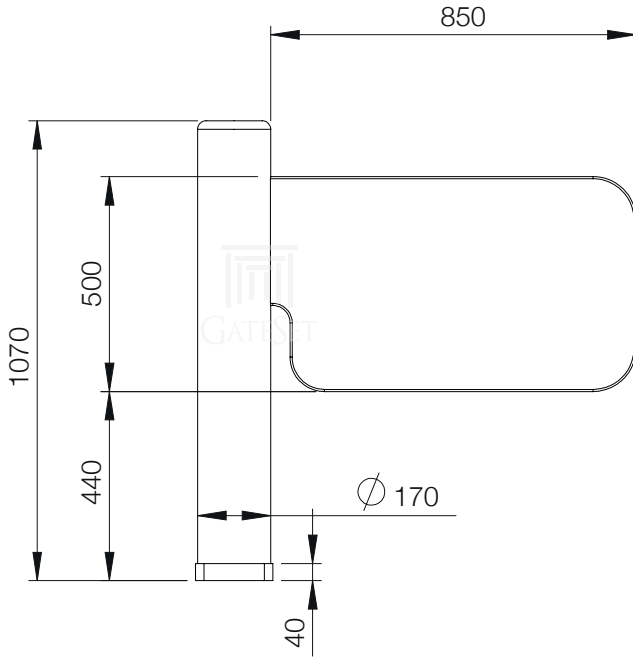

GV-5000 Series Swing Gates*

Front View