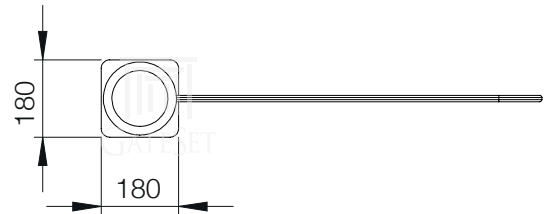

Top View

* Subject to change depending on design or project needs without prior notice

REVISION Technical Drawings v.2.0

ACCESS CONTROL SOLUTIONS
TURNSTILES ■ BARRIERS ■ ID SYSTEMS

P 00902122278020
Kozyata Mah. Bayar Cad. No:72/7
Kadıköy 34742 İstanbul/TURKIYE
www.gateset.com.tr