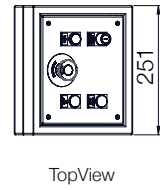

GSR-X Anti-Terror Series Road Blocker*

Control Cabinet and Keyboard*

* Dimensions are given for 3000 mm Blocking Width, 1000 mm Obstacle Height and Control Cabinet with Standard Configuration.
Subject to change depending on design or project needs without prior notice