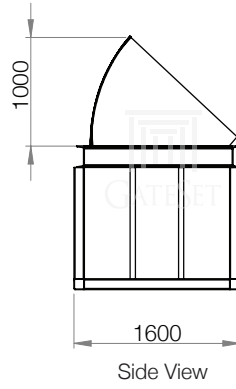

GSR-X Anti-Terror Series Road Blocker*

Control Cabinet and Keyboard*

* Dimensions are given for 3000 mm Blocking Width, 1000 mm Obstacle Height and Control Cabinet with Standard Configuration.
Subject to change depending on design or project needs without prior notice