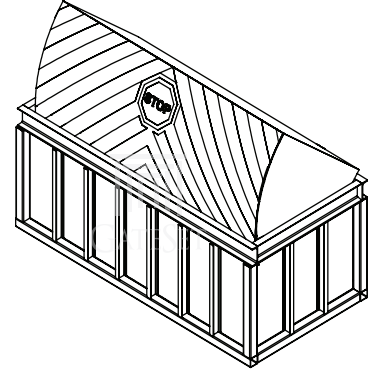

GSR-X Anti-Terror Series Road Blocker*

Control Cabinet and Keyboard*

* Dimensions are given for 3000 mm Blocking Width, 1000 mm Obstacle Height and Control Cabinet with Standard Configuration.
Subject to change depending on design or project needs without prior notice