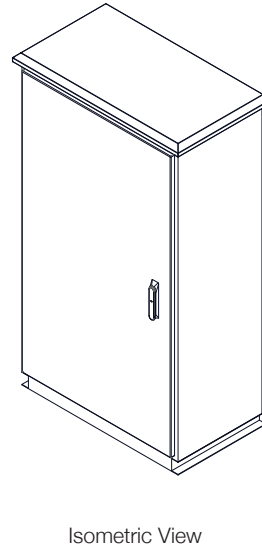

GSR-X Anti-Terror Series Road Blocker*

Control Cabinet and Keyboard*

* Dimensions are given for 3000 mm Blocking Width, 1000 mm Obstacle Height and Control Cabinet with Standard Configuration.
Subject to change depending on design or project needs without prior notice