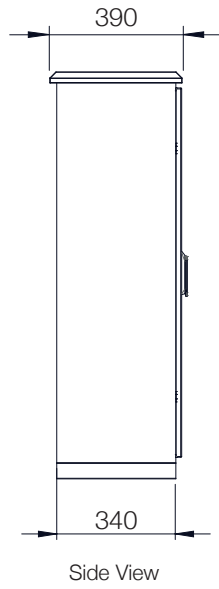

GSR-X Anti-Terror Series Road Blocker*

Control Cabinet and Keyboard*

* Dimensions are given for 3000 mm Blocking Width, 1000 mm Obstacle Height and Control Cabinet with Standard Configuration.
Subject to change depending on design or project needs without prior notice