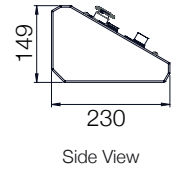

GSR-X Anti-Terror Series Road Blocker*

Control Cabinet and Keyboard*

* Dimensions are given for 3000 mm Blocking Width, 1000 mm Obstacle Height and Control Cabinet with Standard Configuration.
Subject to change depending on design or project needs without prior notice