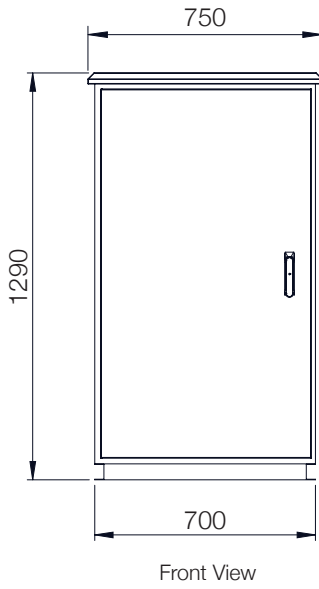

GSR-X Anti-Terror Series Road Blocker*

Control Cabinet and Keyboard*

* Dimensions are given for 3000 mm Blocking Width, 1000 mm Obstacle Height and Control Cabinet with Standard Configuration.
Subject to change depending on design or project needs without prior notice