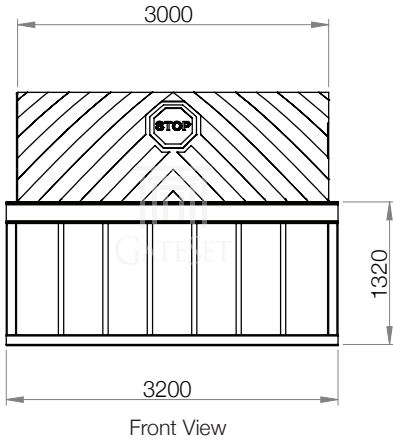

GSR-X Anti-Terror Series Road Blocker*

Control Cabinet and Keyboard*

* Dimensions are given for 3000 mm Blocking Width, 1000 mm Obstacle Height and Control Cabinet with Standard Configuration.
Subject to change depending on design or project needs without prior notice