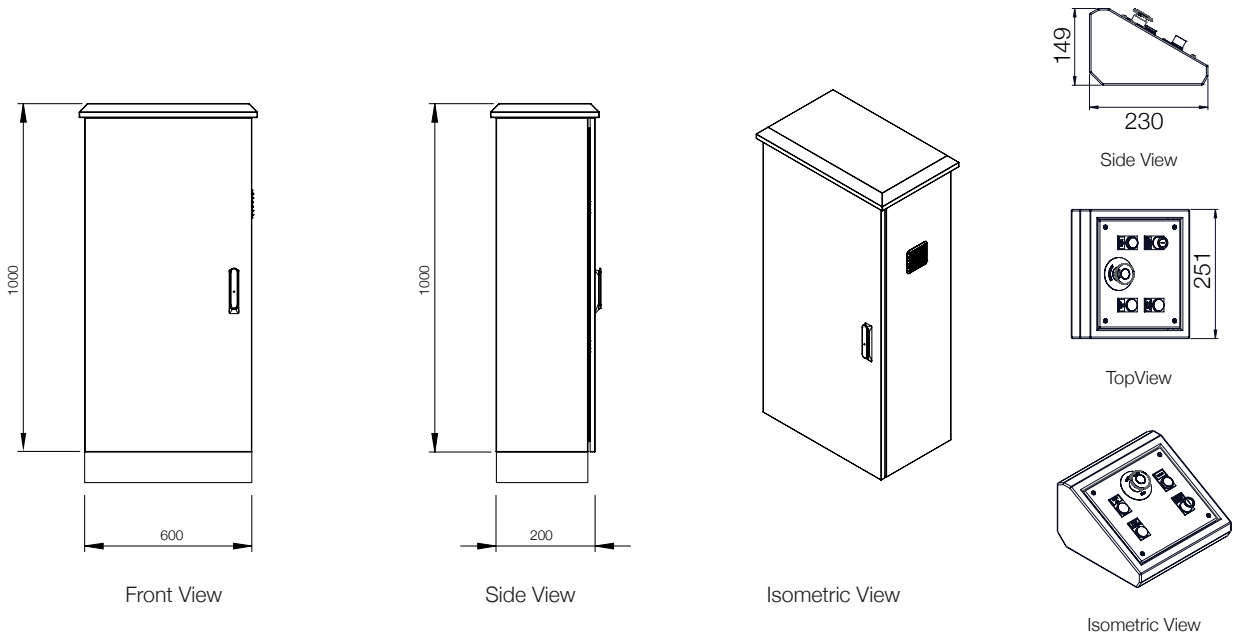

GSB7000 Series Rising Bollards*

REMARKS

- a- Obstacle Height: GSB7070: 700, GSB7080: 800, GSB7090: 900
 b- Underground Case Depth: GSB7070: 1140, GSB7080: 1240, GSB7090: 1340

Control Cabinet and Keyboard*

* Above cabinet measurements are for an outdoor cabinet for standard three group configuration. Subject to change depending on design or project needs without prior notice