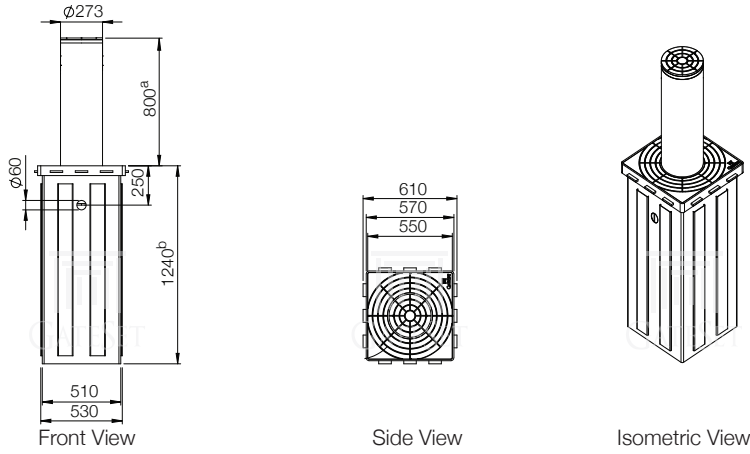

GSB7000 Series Rising Bollards*

REMARKS

- a- Obstacle Height: GSB7070: 700, GSB7080: 800, GSB7090: 900
 b- Underground Case Depth: GSB7070: 1140, GSB7080: 1240, GSB7090: 1340

Control Cabinet and Keyboard*

* Above cabinet measurements are for an outdoor cabinet for standard three group configuration. Subject to change depending on design or project needs without prior notice