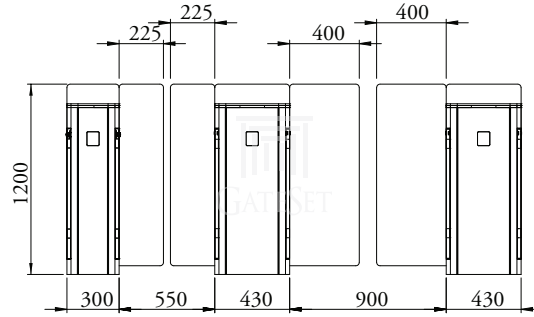

GS-9000 Series Speed Gates*

Front View