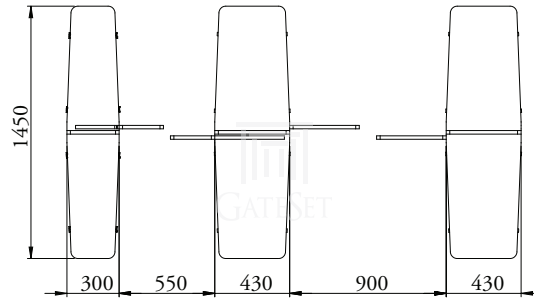

Top View

* Subject to change depending on design or project needs without prior notice

REVISION Technical Drawings v.2.0

ACCESS CONTROL SOLUTIONS
TURNSTILES ■ BARRIERS ■ ID SYSTEMS

P 00902122278020
Kozyatağı Mah. Bayar Cad. No:72/7
Kadıköy 34742 İstanbul/TURKIYE
www.gateset.com.tr