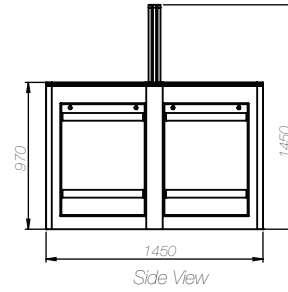

GS-9000 Series Speed Gates*

* Subject to change depending on design or project needs without prior notice

REVISION TechnicalDrawings v.2.0