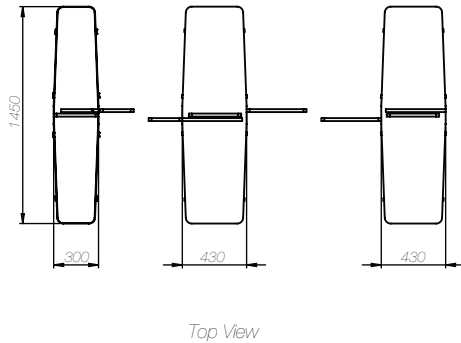

GS-9000 Series Speed Gates*

* Subject to change depending on design or project needs without prior notice

REVISION TechnicalDrawings v.2.0