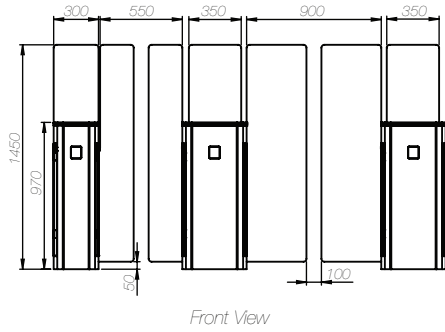

GS-9000 Series Speed Gates*

* Subject to change depending on design or project needs without prior notice

REVISION TechnicalDrawings v.2.0