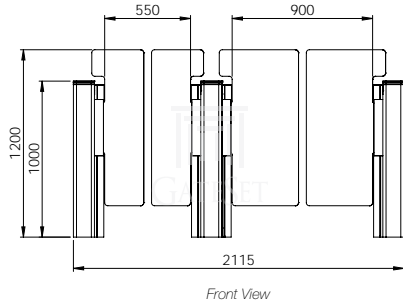

GS-4000 Series Speed Gates*

* Subject to change depending on design or project needs without prior notice

REVISION Technical Drawings v.2.0