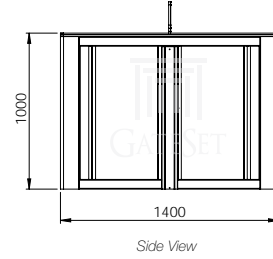

GS-4000 Series Speed Gates*

* Subject to change depending on design or project needs without prior notice

REVISION Technical Drawings v.2.0