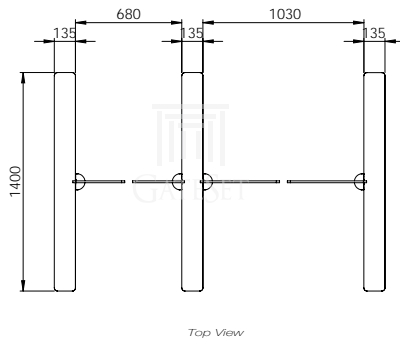

GS-4000 Series Speed Gates*

* Subject to change depending on design or project needs without prior notice

REVISION Technical Drawings v.2.0