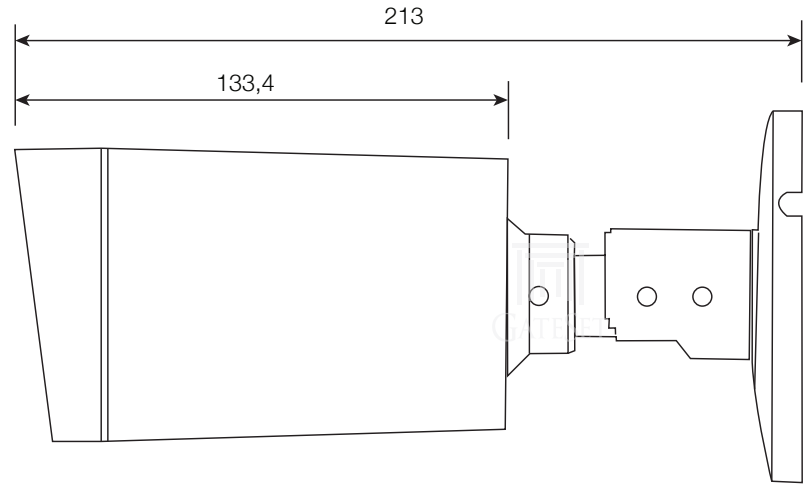

Side View

* Subject to change depending on design or project needs without prior notice

REVISION Technical Drawings v.2.0

ACCESS CONTROL SOLUTIONS
TURNSTILES ■ BARRIERS ■ ID SYSTEMS

P 00902122278020
Kozyatagi Mah. Bayar Cad. No:72/7
Kadıköy 34742 İstanbul/TURKIYE
www.gateset.com.tr