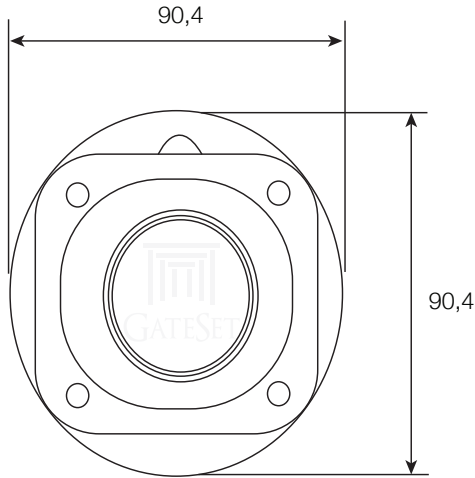

FRS2000 Series Full Height Turnstiles*

Front View