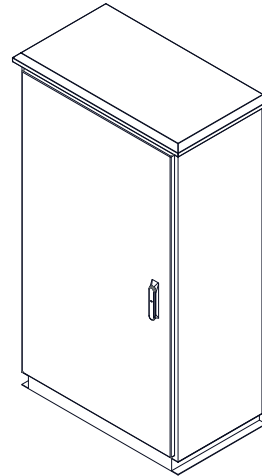

GSR-SX Anti-Terror Series Road Blocker*

Front View

Side View

Isometric View

Control Cabinet and Keyboard*

Front View

Side View

Isometric View

Side View

Top View

Isometric View

* Dimensions are given for 3000 mm Blocking Width, 1000 mm Obstacle Height and Control Cabinet with Standard Configuration. Subject to change depending on design or project needs without prior notice