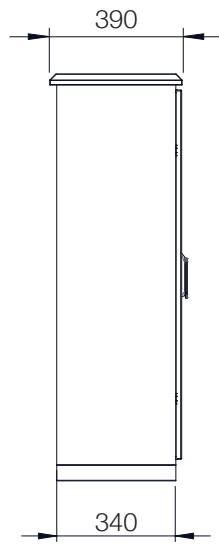

GSR-SX Anti-Terror Series Road Blocker*

Front View

Side View

Isometric View

Control Cabinet and Keyboard*

Front View

Side View

Isometric View

Side View

Top View

Isometric View

* Dimensions are given for 3000 mm Blocking Width, 1000 mm Obstacle Height and Control Cabinet with Standard Configuration. Subject to change depending on design or project needs without prior notice