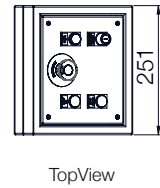

GSR-SX Anti-Terror Series Road Blocker*

Front View

Side View

Isometric View

Control Cabinet and Keyboard*

Front View

Side View

Isometric View

Side View

Top View

Isometric View

* Dimensions are given for 3000 mm Blocking Width, 1000 mm Obstacle Height and Control Cabinet with Standard Configuration. Subject to change depending on design or project needs without prior notice