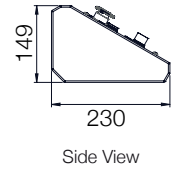

GSR-SX Anti-Terror Series Road Blocker*

Front View

Side View

Isometric View

Control Cabinet and Keyboard*

Front View

Side View

Isometric View

Side View

Top View

Isometric View

* Dimensions are given for 3000 mm Blocking Width, 1000 mm Obstacle Height and Control Cabinet with Standard Configuration. Subject to change depending on design or project needs without prior notice