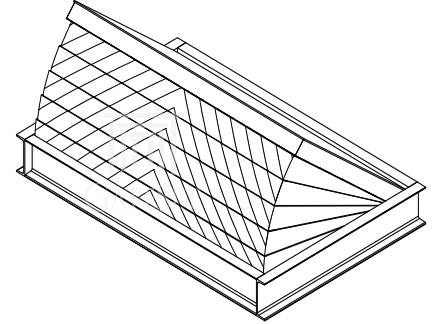

GSR-SX Anti-Terror Series Road Blocker*

Front View

Side View

Isometric View

Control Cabinet and Keyboard*

Front View

Side View

Isometric View

Side View

Top View

Isometric View

* Dimensions are given for 3000 mm Blocking Width, 1000 mm Obstacle Height and Control Cabinet with Standard Configuration. Subject to change depending on design or project needs without prior notice