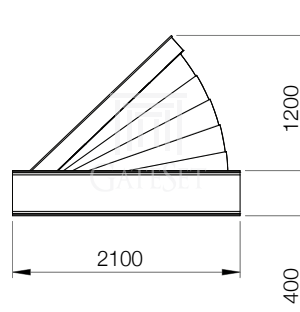

GSR-SX Anti-Terror Series Road Blocker*

Front View

Side View

Isometric View

Control Cabinet and Keyboard*

Front View

Side View

Isometric View

Side View

Top View

Isometric View

* Dimensions are given for 3000 mm Blocking Width, 1000 mm Obstacle Height and Control Cabinet with Standard Configuration. Subject to change depending on design or project needs without prior notice