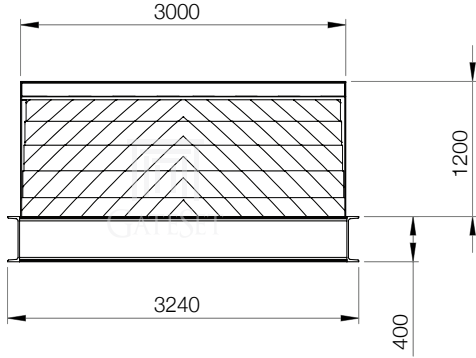

GSR-SX Anti-Terror Series Road Blocker*

Front View

Side View

Isometric View

Control Cabinet and Keyboard*

Front View

Side View

Isometric View

Side View

Top View

Isometric View

* Dimensions are given for 3000 mm Blocking Width, 1000 mm Obstacle Height and Control Cabinet with Standard Configuration. Subject to change depending on design or project needs without prior notice