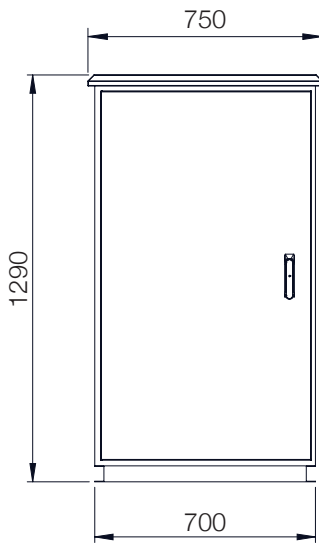

GSR-SX Anti-Terror Series Road Blocker*

Front View

Side View

Isometric View

Control Cabinet and Keyboard*

Front View

Side View

Isometric View

Side View

Top View

Isometric View

* Dimensions are given for 3000 mm Blocking Width, 1000 mm Obstacle Height and Control Cabinet with Standard Configuration. Subject to change depending on design or project needs without prior notice